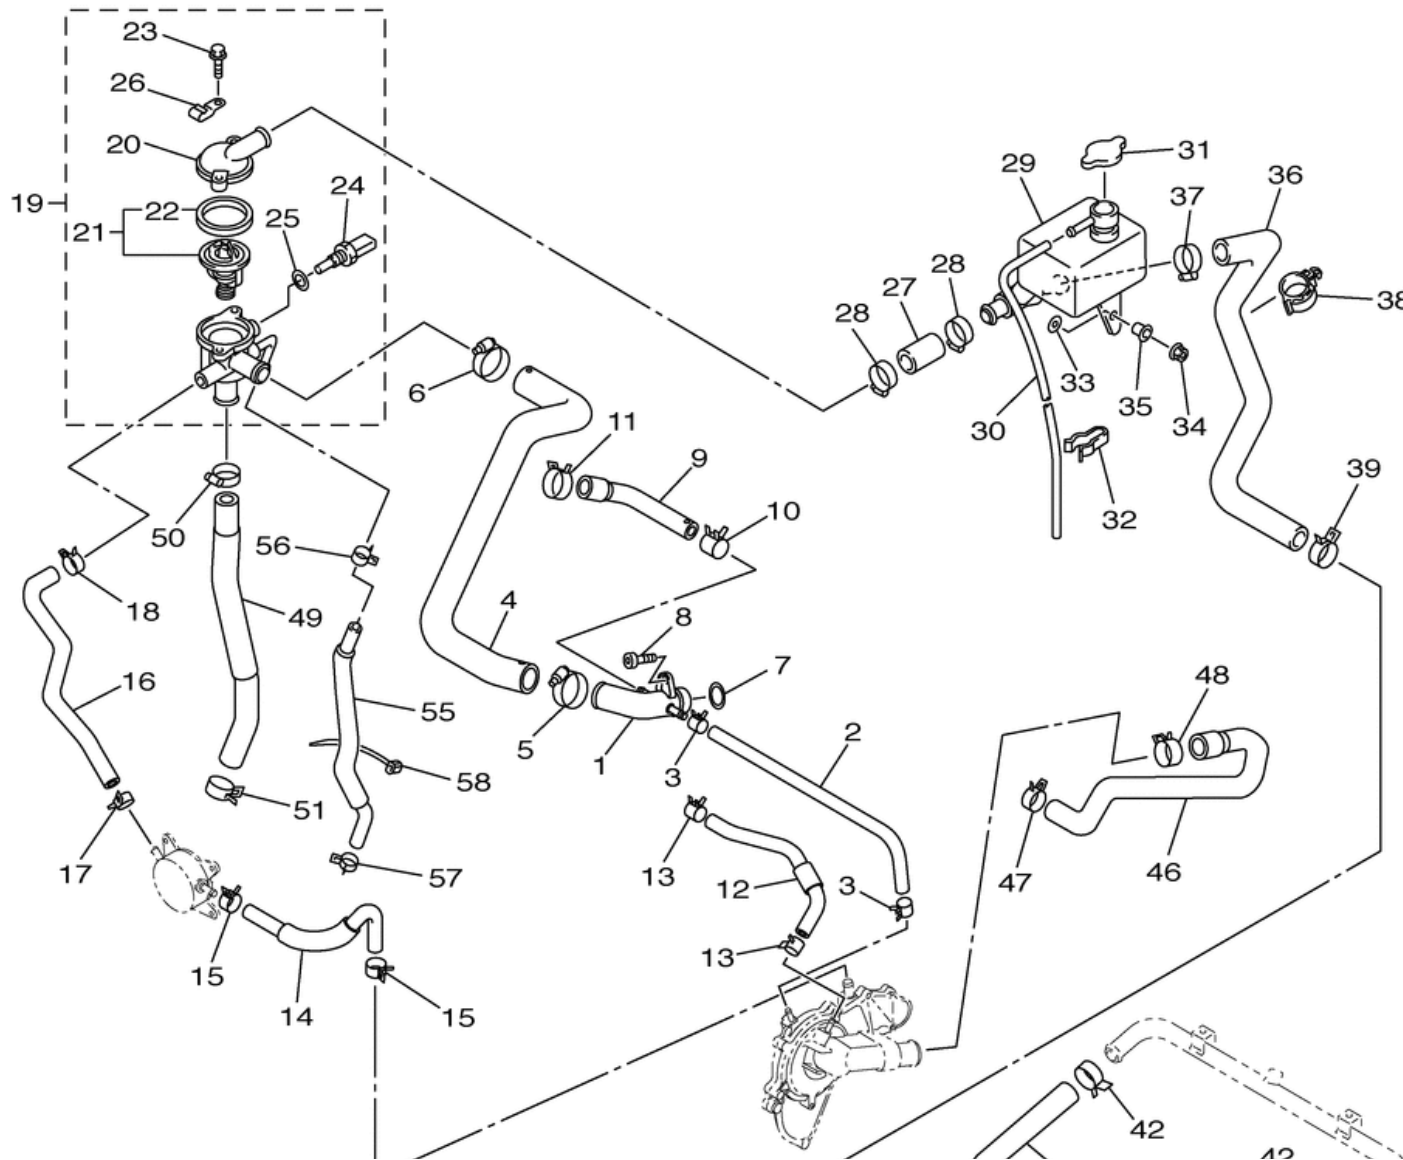

[\(close window\)](#)

Port Yamaha
540 W Grand Avenue
Port Washington, WI 53074
262-377-5480
www.portyamaha.com

**2012 Yamaha
RS VENTURE GT RST90PGTBB/RST90PGTBR
RADIATOR HOSE**

January 19, 2016

©2013 Yamaha Motor Corporation, U.S.A. All rights reserved.

REF#	PART	#REQ	REMARKS	YOUR PRICE
1	PIPE 2 8HF-12482-00-00	1		\$31.11
2	PIPE 5 8GL-12485-00-00	1		\$3.54
3	CLIP 90467-110A2-00	2		\$3.20
4	HOSE 2 8HF-1243E-00-00	1		\$12.98
5	HOSE CLAMP ASSY 90450-35001-00	1		\$6.17
6	HOSE CLAMP ASSY 90450-35001-00	1		\$6.17
7	O-RING 93210-235A1-00	1		\$2.54
8	BOLT 91312-06016-00	1		\$1.87
9	HOSE 2 8HF-12577-00-00	1		\$3.49

10	CLIP 90467-110A2-00	1	\$3.20
11	CLIP 90467-120A5-00	1	\$3.42
12	HOSE 3 8GL-12578-00-00	1	\$5.08
13	CLIP 90467-110A2-00	2	\$3.20
14	HOSE 5 8ES-12588-00-00	1	\$10.83
15	CLIP 90467-17128-00	2	\$2.23
16	HOSE 6 8GM-12589-00-00	1	\$8.12
17	CLIP 90467-17128-00	1	\$2.23
18	CLIP 90467-17128-00	1	\$2.23
19	JOINT ASSY 8FP-12580-10-00	1	\$119.09
20	COVER, THERMOSTAT 8FP-12413-00-00	1	\$8.28
21	THERMOSTAT ASSY 8FP-12410-00-00	1	\$47.85
22	SEAL, THERMOSTAT 8FP-12412-00-00	1	\$1.65
23	BOLT, FLANGE 95022-06020-00	2	\$0.88
24	THERMOSENSOR ASSY 8CC-85790-01-00	1	\$44.78
25	WASHER, PLATE 90201-12790-00	1	\$2.54
26	CLAMP 90465-06M28-00	1	\$3.02
27	HOSE,3 8FP-1243F-00-00	1	\$11.73
28	HOSE CLAMP ASSY 90450-35001-00	2	\$6.17
29	TANK, RESERVE 8HX-1249B-00-00	1	\$28.20
30	HOSE 90445-083J5-00	1	\$3.69
31	CAP, RADIATOR 4FL-12462-00-00	1	\$29.18
32	CLAMP(53Y) 90464-15065-00	1	\$3.02
33	WASHER, PLATE 90201-06036-00	1	\$1.92
34	NUT-U 95604-06200-00	1	\$2.68
35	COLLAR 90387-06024-00	1	\$4.19
36	HOSE, 4 8FA-1244G-01-00	1	\$32.38
37	HOSE CLAMP ASSY 90450-35001-00	1	\$6.17
38	CLAMP 90464-32002-00	1	\$1.24
39	CLIP, SCISSOR 90467-28046-00	1	\$4.57
40	HEAT EXCHANGER 8ET-1240F-01-00	1	\$237.33
41	PIPE 6	2	\$11.64