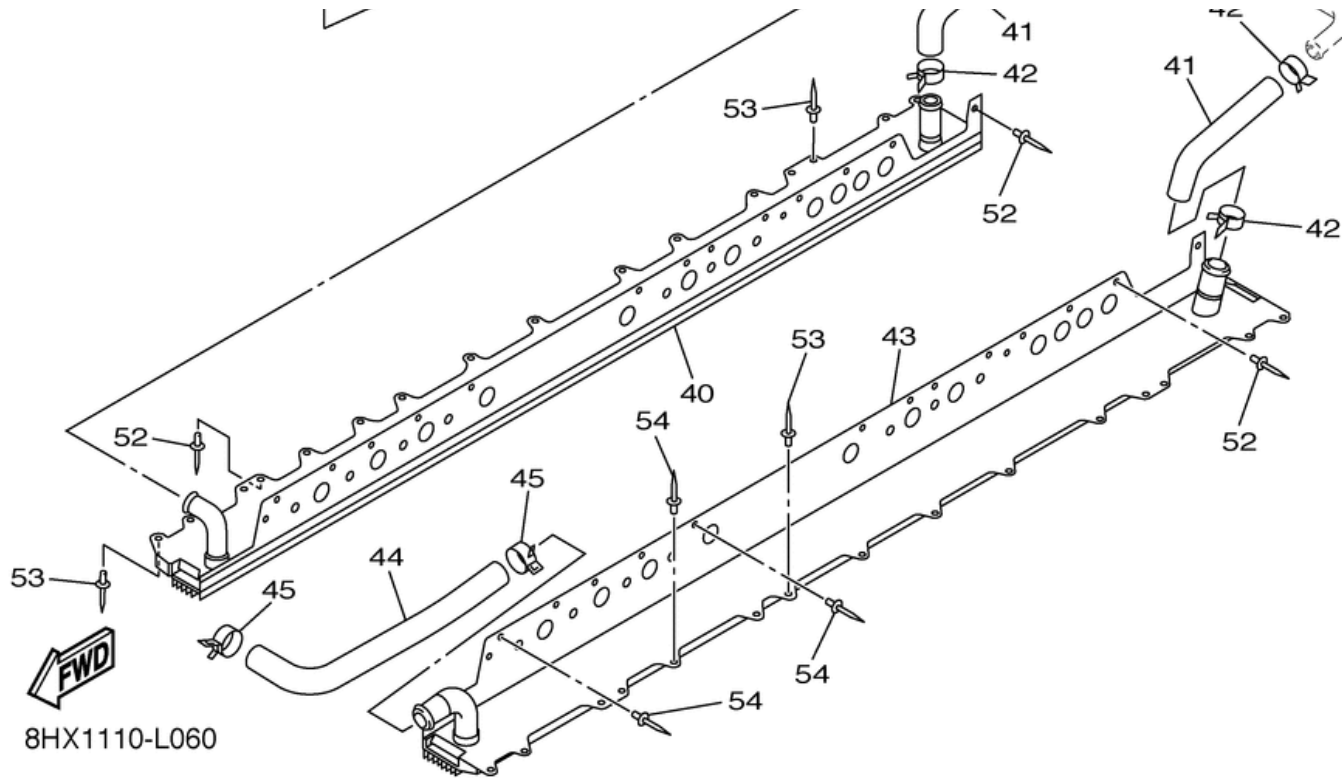

[\(close window\)](#)

Port Yamaha
540 W Grand Avenue
Port Washington, WI 53074
262-377-5480
www.portyamaha.com

**2012 Yamaha
RS VENTURE GT RST90PGTBB/RST90PGTBR
RADIATOR HOSE**

January 19, 2016

©2013 Yamaha Motor Corporation, U.S.A. All rights reserved.

REF#	PART	#REQ	REMARKS	YOUR PRICE
1	PIPE 2 8HF-12482-00-00	1		\$31.11
2	PIPE 5 8GL-12485-00-00	1		\$3.54
3	CLIP 90467-110A2-00	2		\$3.20
4	HOSE 2 8HF-1243E-00-00	1		\$12.98
5	HOSE CLAMP ASSY 90450-35001-00	1		\$6.17
6	HOSE CLAMP ASSY 90450-35001-00	1		\$6.17
7	O-RING 93210-235A1-00	1		\$2.54
8	BOLT 91312-06016-00	1		\$1.87
9	HOSE 2 8HF-12577-00-00	1		\$3.49